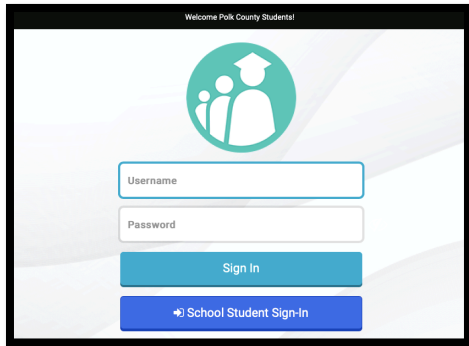

Daniel Jenkins Academy

HOW DO I LOG-IN TO MY STUDENT EMAIL ACCOUNT?

1. Go to ClassLink for Students (<https://launchpad.classlink.com/mypolk>).

2. Log-in to your ClassLink account.
 - Students log-in using their "mypolkschools.net" student account.
 - For their username, the naming convention will be first name and last initial, ending with @mypolkschools.net.
 - For example: John Test could be johnt@mypolkschools.net.
 - Students that do not know their password should email their teacher. Teachers and school officials can provide password information.
3. From the ClassLink homepage, select the app icon for "Outlook Online."